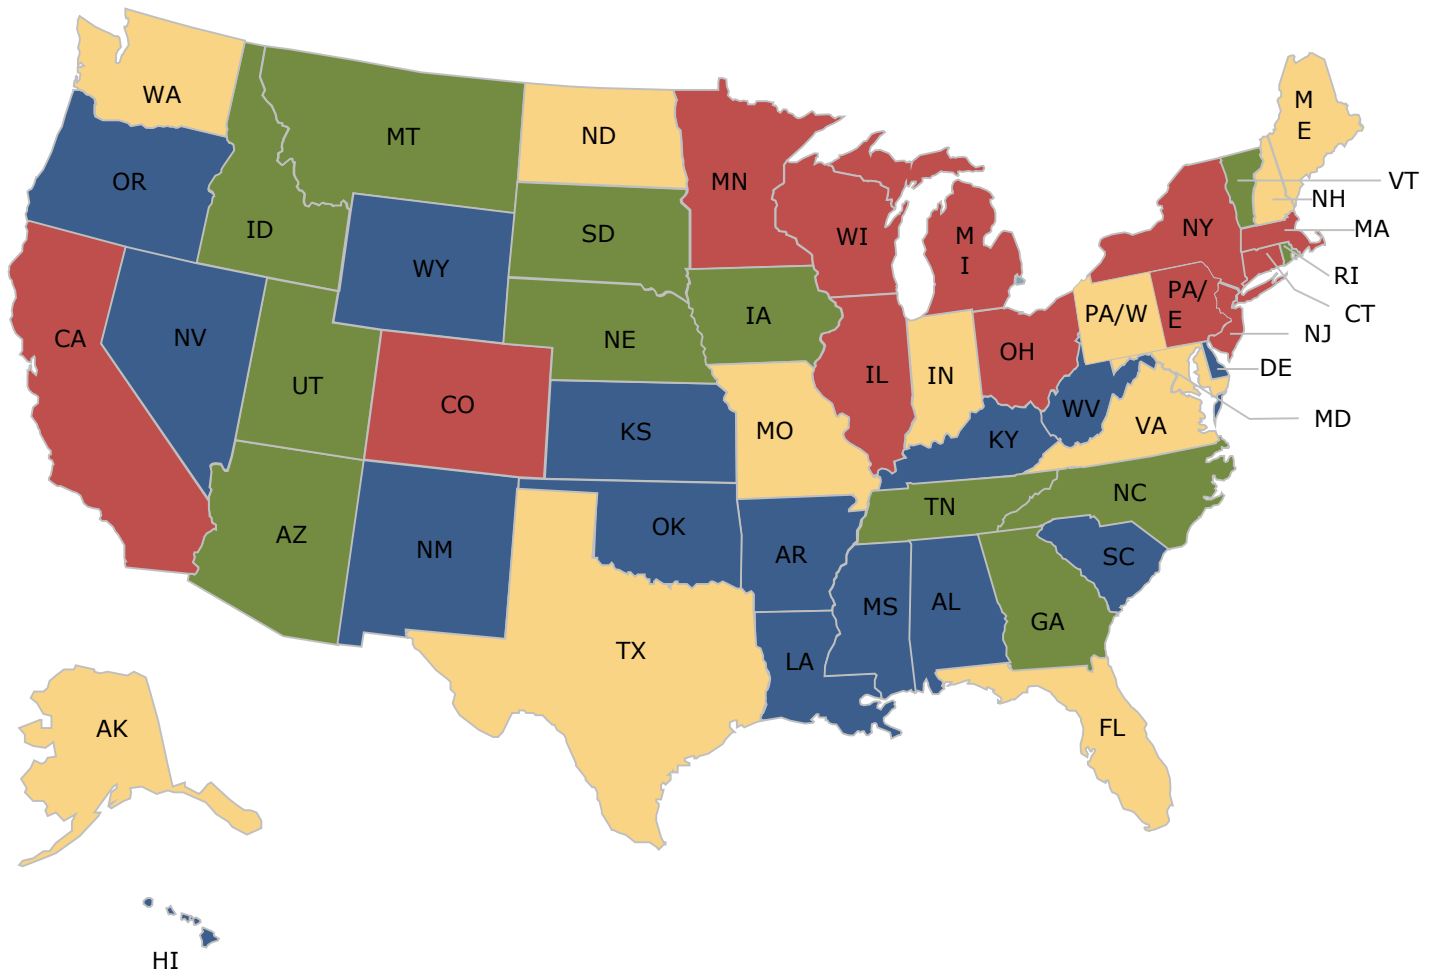

USA HOCKEY

2010 Tier II National Championships

2010 CONFERENCES

- 1A (1-750 players)
- 2A (751-2000 players)
- 3A (2001-5000 players)
- 4A (5001 - 20000+)

Note: Conferences are based on the combined total of 12U through 18U players registered in each State